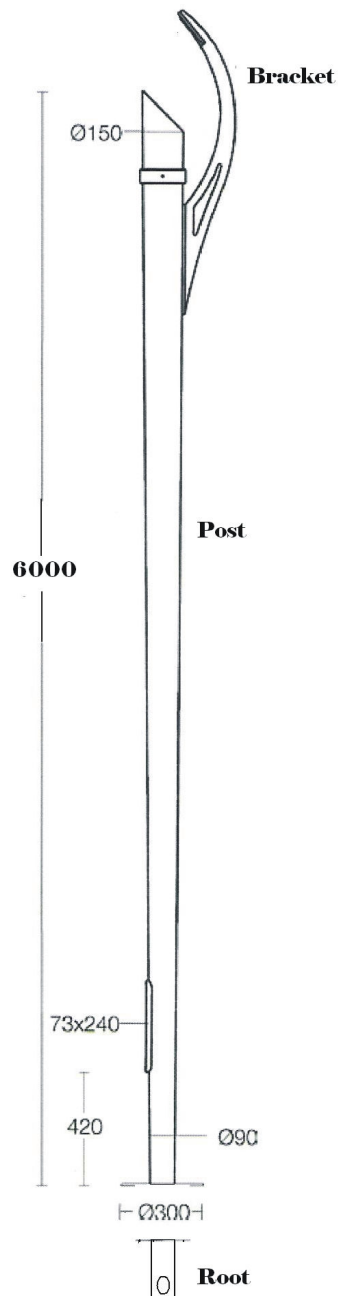

DIMENSIONS IN MILLIMETRES

DO NOT SCALE DRAWING - IF IN DOUBT ASK

DESCRIPTION
Upside Down Tapered
Column with Bracket

CUSTOMER:
CUSTOMER REF:
DRAWN BY: J WEBB
DATE:

DRG NO: CC041

COPYRIGHT
THIS DRAWING IS THE
PROPERTY OF JW (UK) LTD
THIS DRAWING IS NOT TO BE
REPRODUCED WITHOUT THE
CONSENT OF JW (UK) LTD